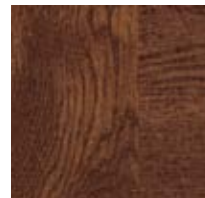

Dark Finish